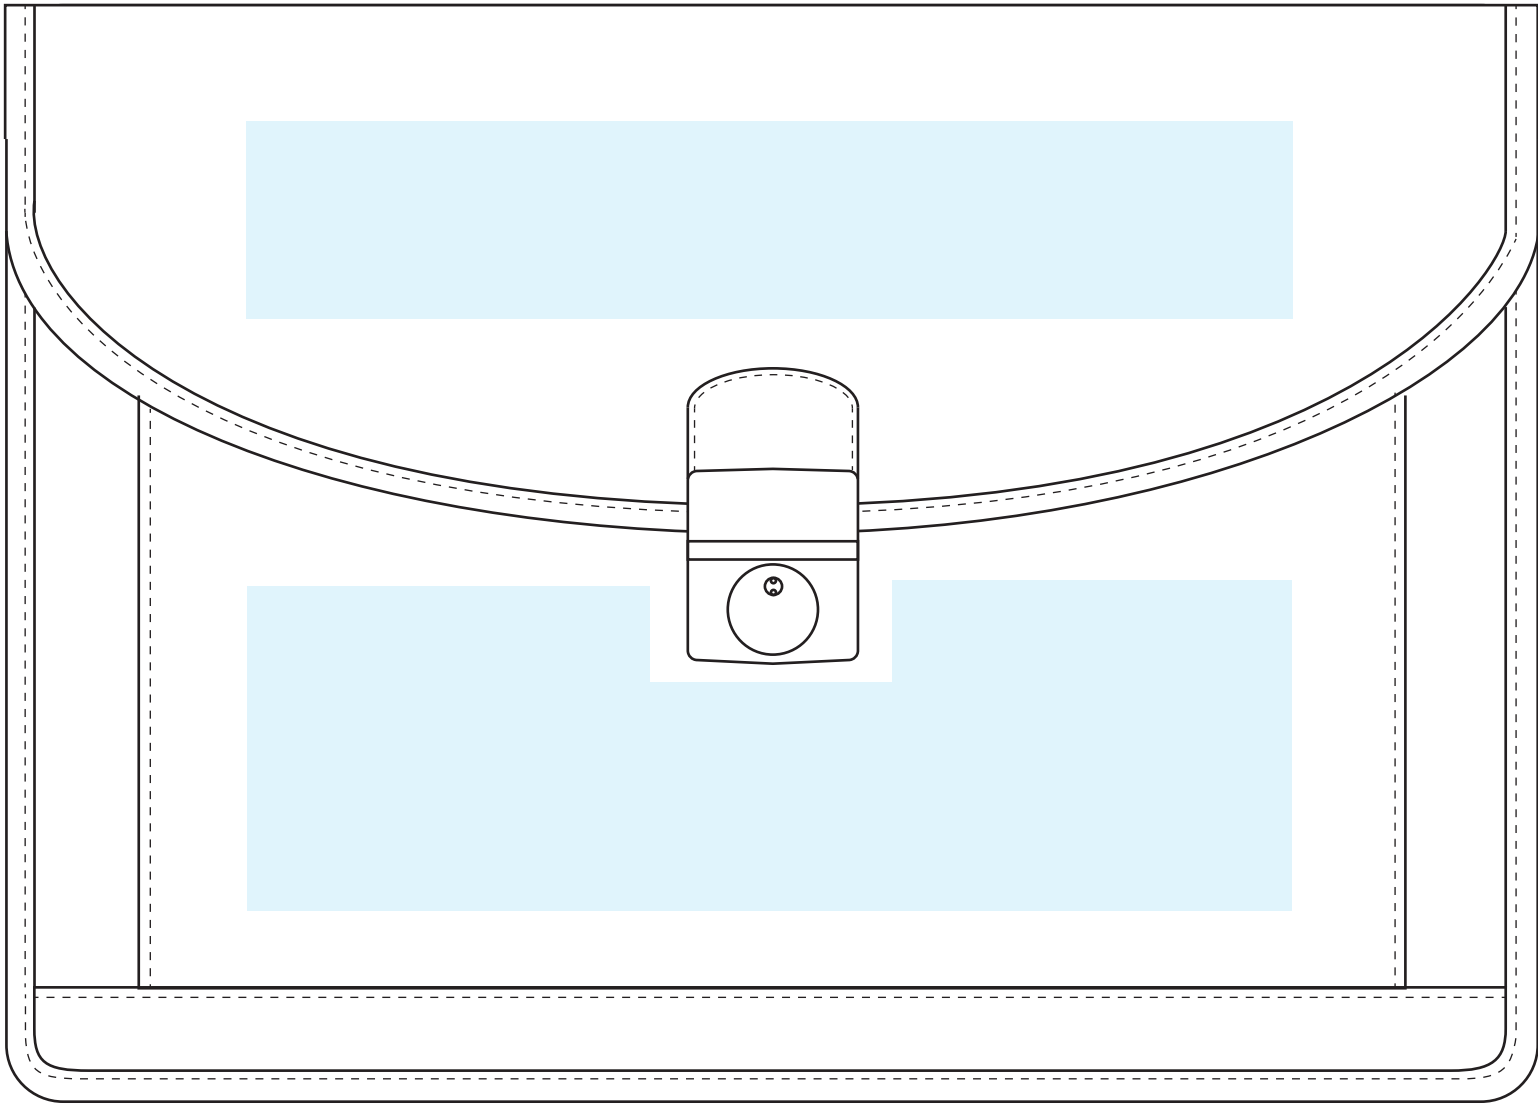

B67

50% Scale

290 (h) x 405 (w) mm

Branding area guide

CLASSIC
CONCEPTS

www.classicconcepts.com.au