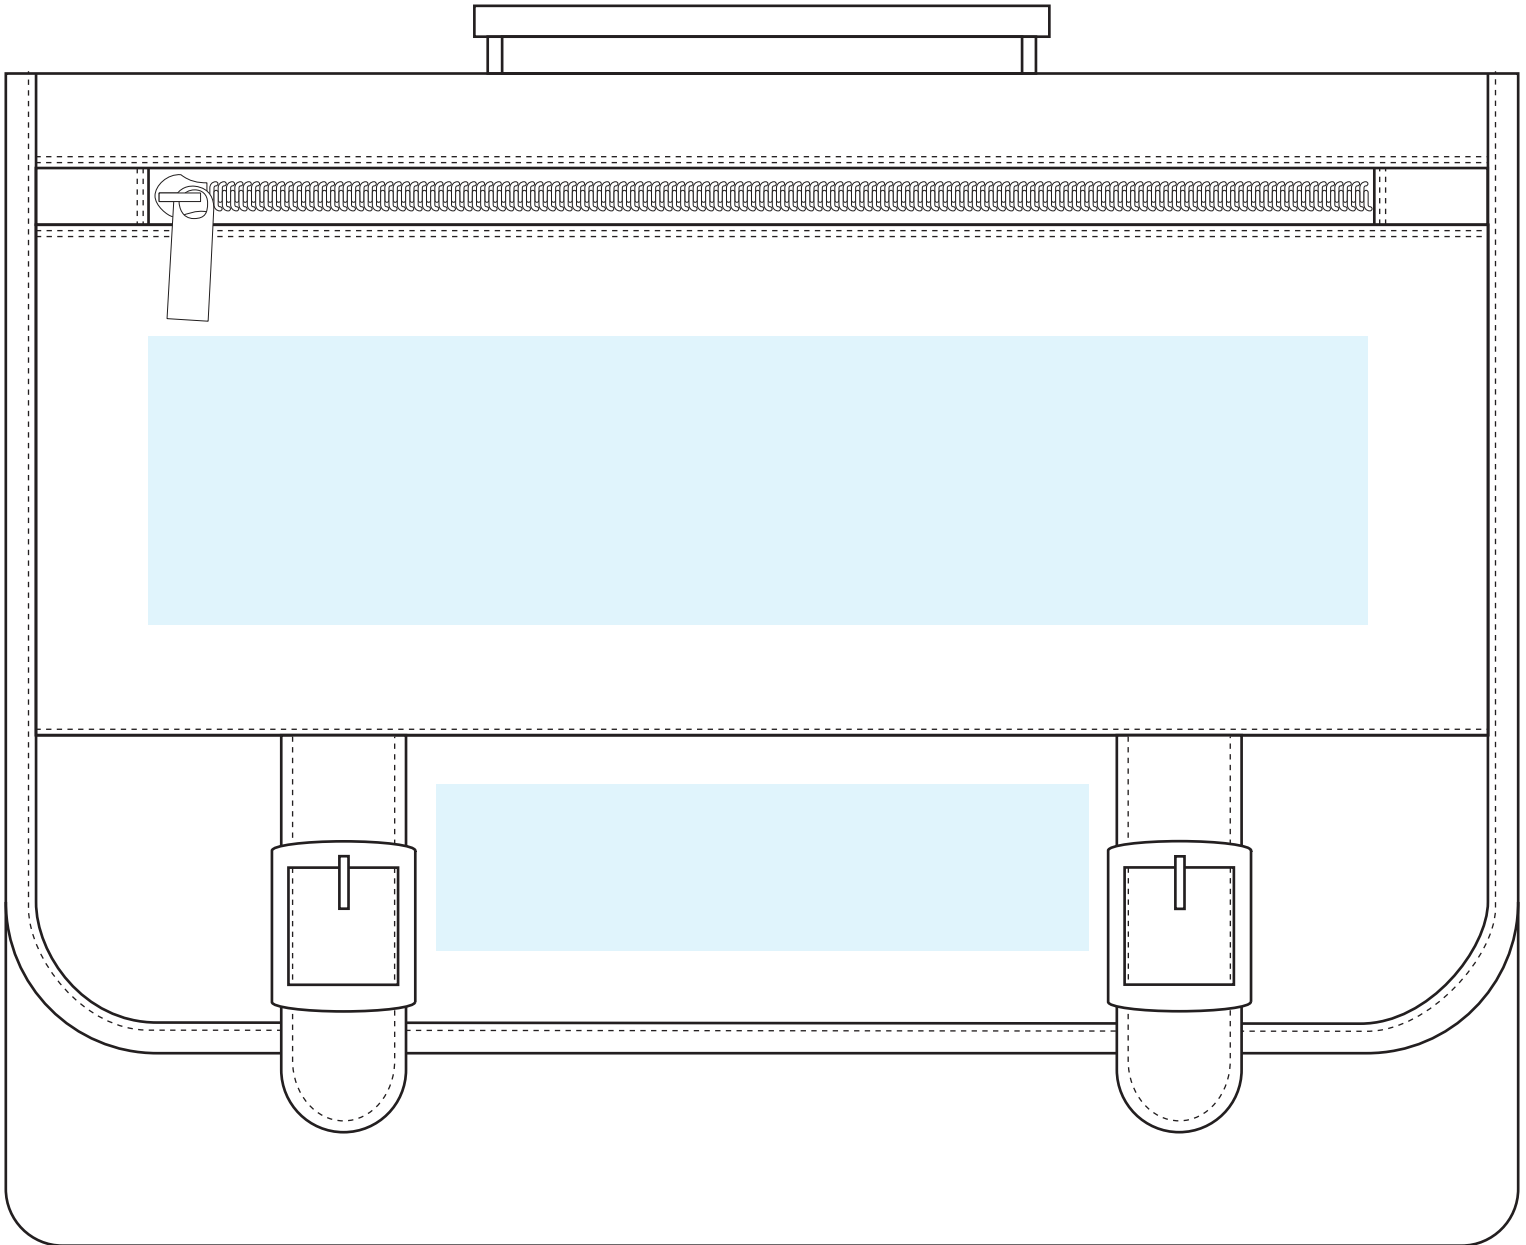

B75

50% Scale

310 (h) x 400 (w) mm

Branding area guide

CLASSIC
CONCEPTS

www.classicconcepts.com.au