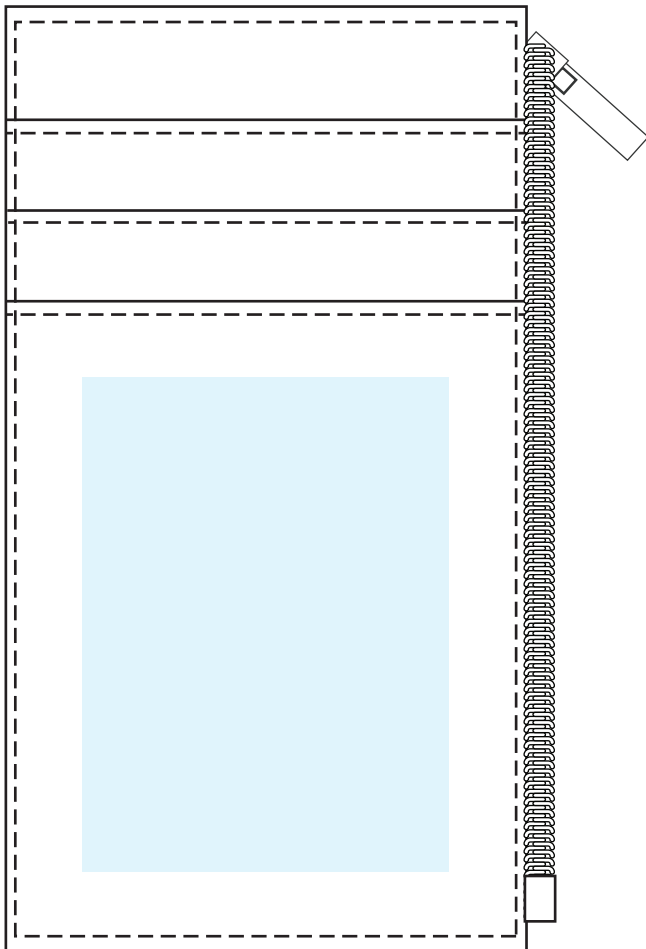

DABCH116CR

100% Scale

73 (w) x 125 (h) mm

Front:

Back:

Branding area guide

CLASSIC
CONCEPTS

www.classicconcepts.com.au