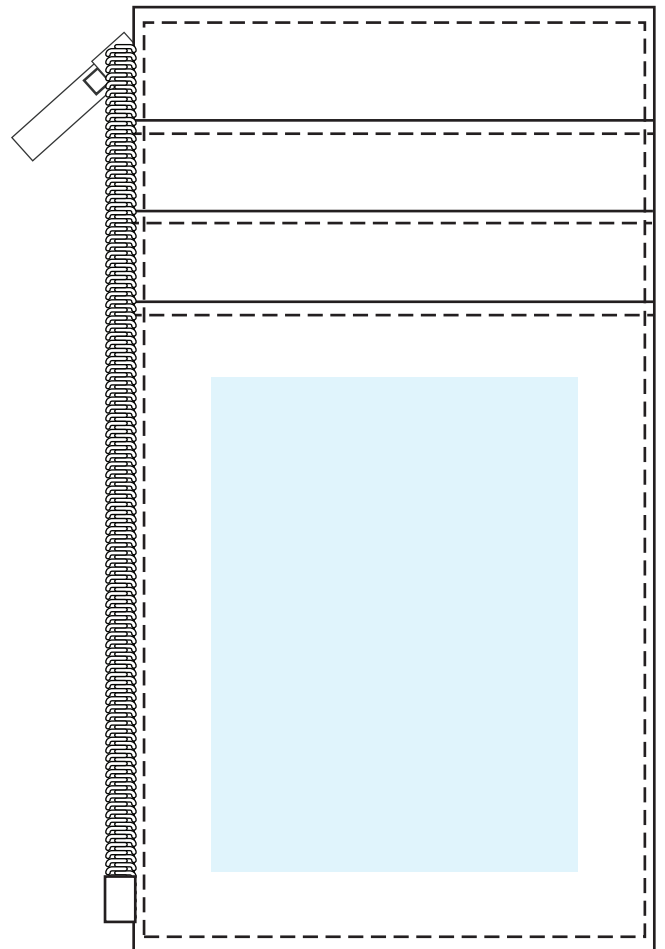

DABCH116CR

100% Scale

73 (w) x 125 (h) mm

Front:

Back:

Branding area guide

CLASSIC
CONCEPTS

www.classicconcepts.com.au