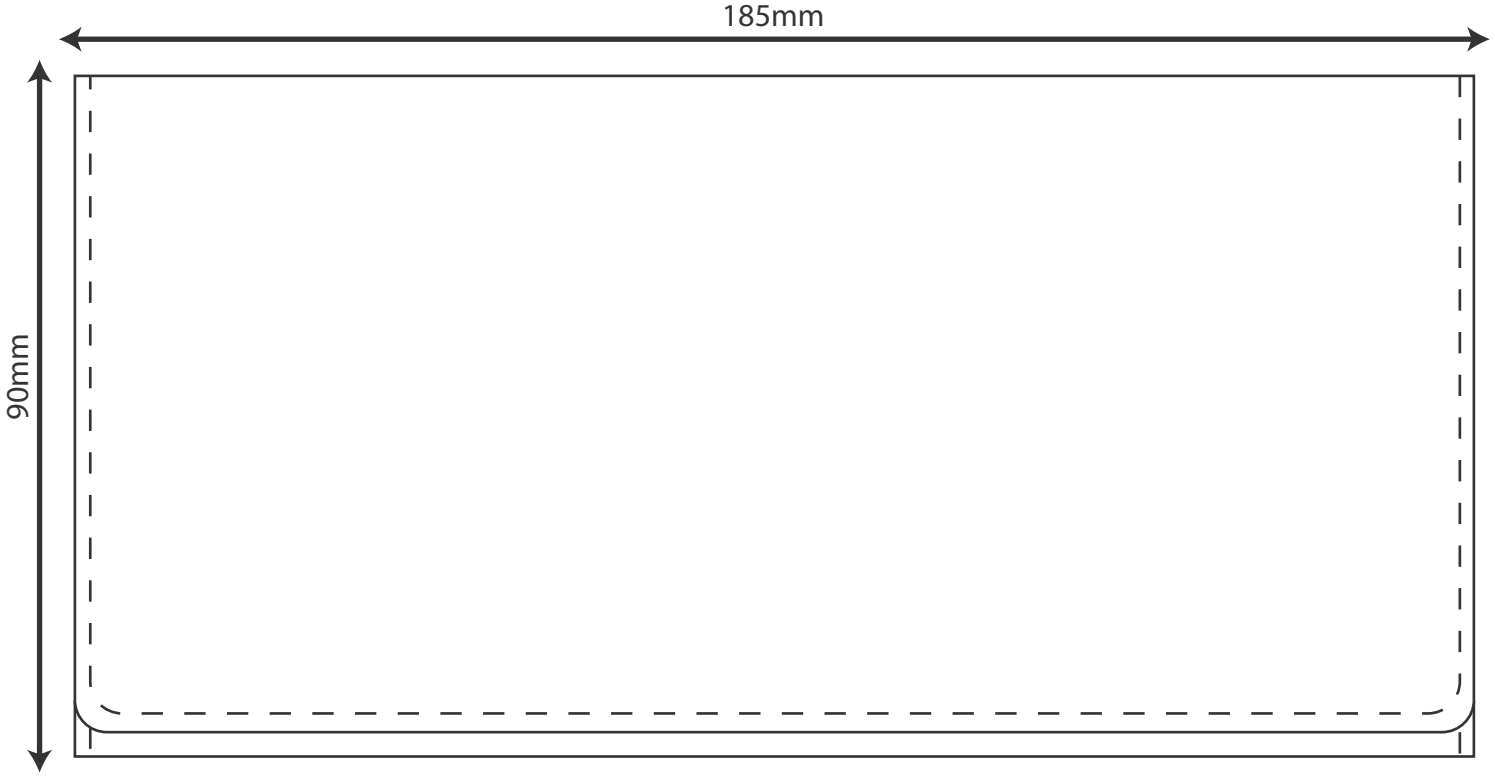

# ITEM: WWP621CN exterior

FRONT

BACK

Scaled at 100% of actual size